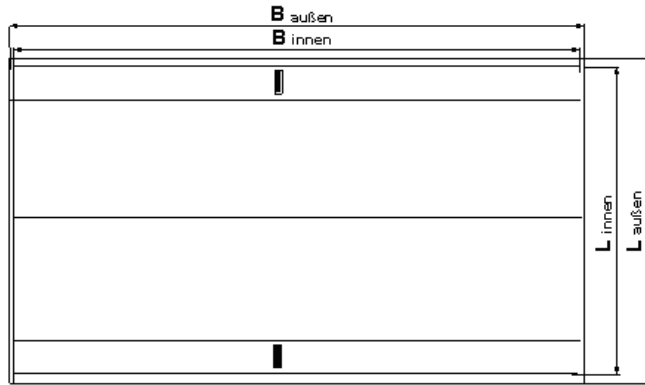

Data sheet TWIX-Mop

Description:

Twix PROGRESSIVE 30 cm

Item no.:

4726

Skizze:

Weight (± 10 g):

78 g

Dimensions:

unwashed

washed

Length outside:	23,5 cm	23 cm
Length inside:	22,5 cm	22 cm
Width outside:	34 cm	33 cm
Width inside:	31,5 cm	30,5 cm

Shrinking max.:

3 %

Washing temperature:

95 °C

Drying temperature:

60 °C

Cover sheet:

without

Edge binding:

Straight band 50 mm grey

Print:

Text: **VERMOP TWIX PROGRESSIVE**