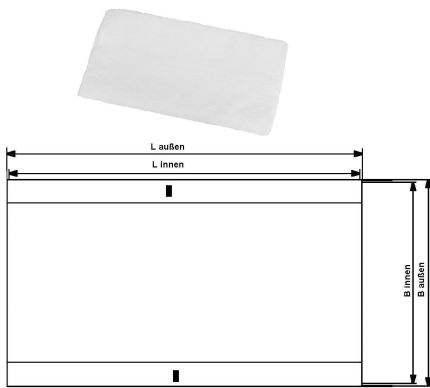

unwashed

washed

Length outside:

46 cm

45 cm

Length inside:

44 cm

43 cm

Width outside:

24,5 cm

24 cm

Width inside:

23,5 cm

23 cm

Shrinking max.:

3 %

Washing temperature:

95 °C

Drying temperature:

60 °C

Cover sheet:

without

Edge binding:

Straight band 50 mm grey