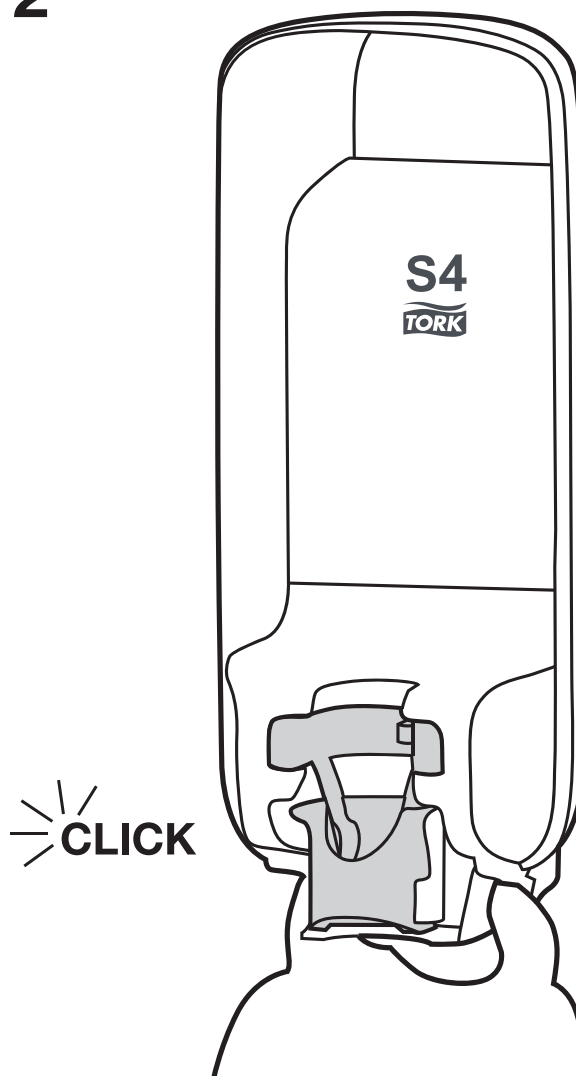

Tork S1 - Adapter for S4 Sensor Dispenser

0,8 ml

Please install **NEW** batteries in the S4 sensor dispenser when installing the adapter.

This adapter is a temporary solution and can be used in combination with:

1. Tork S1 soap refills
   - Tork S1 gel sanitizer refills
2. But not Tork S1 liquid sanitizer refills

1

2

51 10 20

Manufactured by Essity Hygiene and Health AB
SE-40503 Göteborg, Sweden
Visiting address: Mölndals Bro 2, Mölndal
www.essity.com, www.torkglobal.com
Made in Sweden
Patents/Brevets/Patentes: www.essity.com/patents

www.torkglobal.com